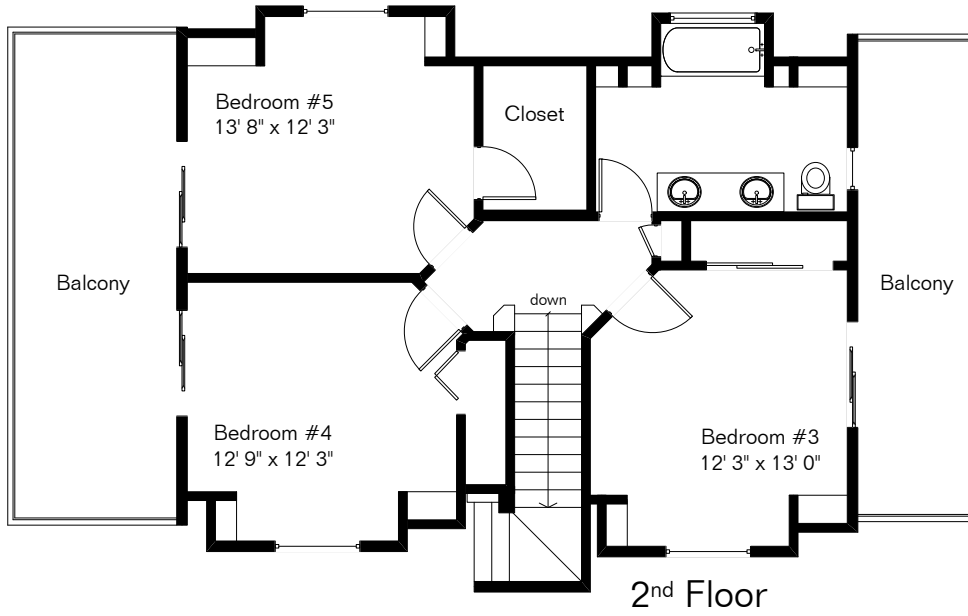

The square footages and room size information are deemed to be reliable but are not guaranteed and should be independently verified. This drawing is for marketing purposes only.

2550 E Water St Unit 2

Living Area 1,669 Sq Ft

Site Visit February 2020

Copyright 2020 Floor Plans First! LLC
All Rights Reserved.

www.FloorPlansFirst.com

Toll Free (877) 887-1500
Voice (520) 881-1500