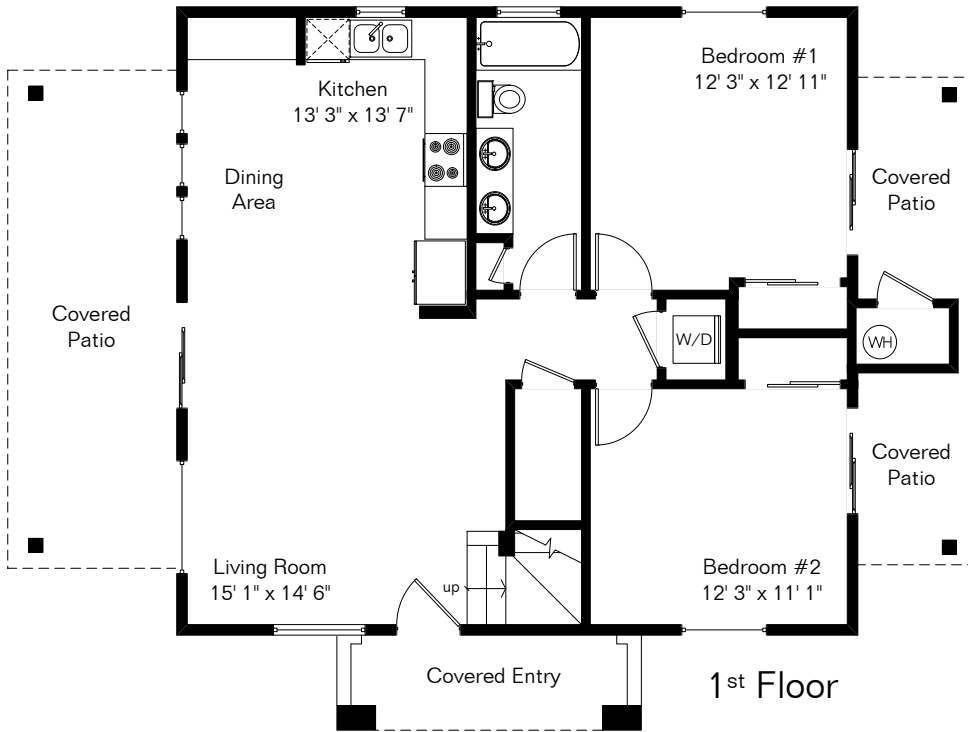

The square footages and room size information are deemed to be reliable but are not guaranteed and should be independently verified. This drawing is for marketing purposes only.

2550 E Water St Unit 2

Living Area 1,669 Sq Ft

Site Visit February 2020

Copyright 2020 Floor Plans First! LLC
All Rights Reserved.

www.FloorPlansFirst.com

Toll Free (877) 887-1500
Voice (520) 881-1500